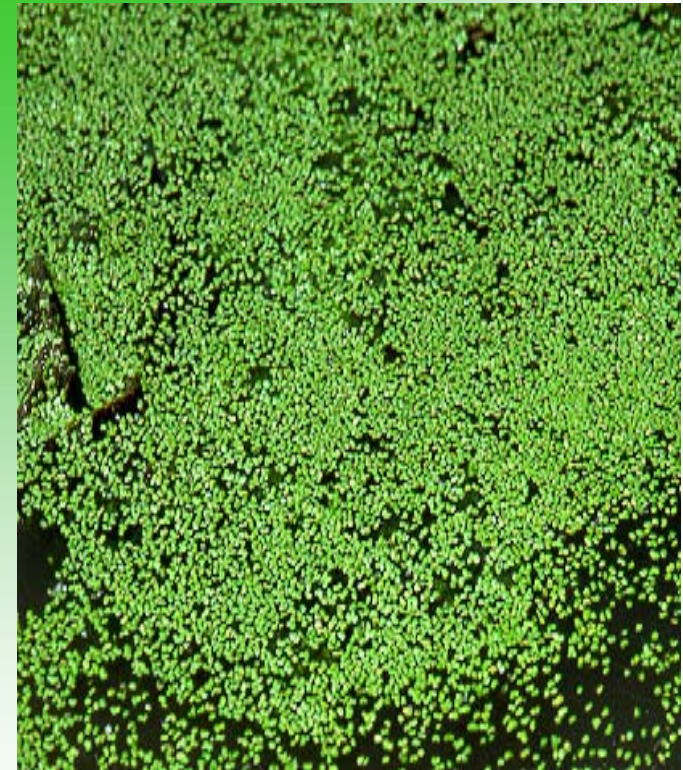

**Genus: Minor**  
**Species: lemna**

# Duckweed

## Interesting Facts:

- Duckweed plants are very small.
- The size of the duckweed is 0.6mm long .It weighs as much as 2 grains of salt.
- Duckweed live in ponds and rivers.