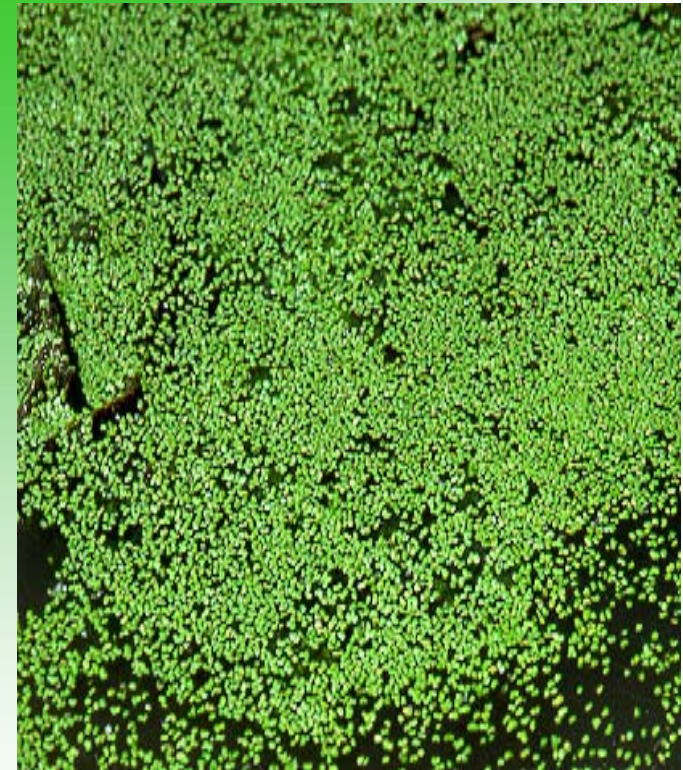

Genus: Minor
Species: lemna

Duckweed

Interesting Facts:

- Duckweed plants are very small.
- The size of the duckweed is 0.6mm long .It weighs as much as 2 grains of salt.
- Duckweed live in ponds and rivers.

Food Chain

The sun shines on the duckweed.

The frog eats the duckweed.

The snake eats the frog.

The hawk eats the snake.

The fox eats the hawk.

Food Web

sun

duckweed

snake

fox

hawk

frog

Fox

Bibliography

Pictures