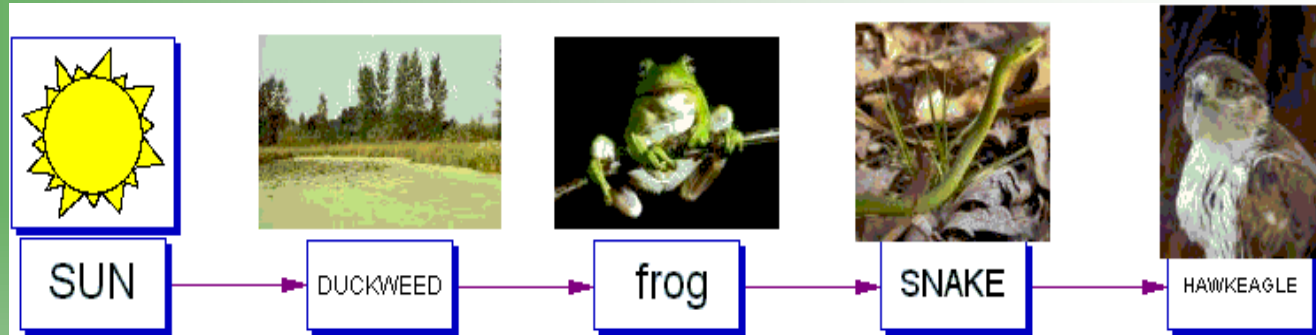

Food Chain

The sun shines on the duckweed.